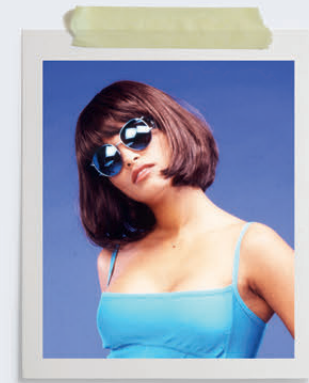

My steps in 25 years of success

PERUCCI

Perucci

*Perucci ist eine inspirierende und wegweisende Collection.
Die Next Generation Wigs waren von Anfang an ihrer Zeit ein paar Schritte voraus.
Mutig im Design, extravagant in der Präsentation. Blicken Sie mit uns auf eine kleine
Galerie der Glanzlichter aus 25 erfolgreichen Jahren Perucci!*

Perucci is an inspiring and pioneering collection. Since their release, the Next Generation Wigs were always a few steps ahead of their time. Bold in design, extravagant in presentation. Take a look at our little hall of fame showcasing 25 successful years of Perucci!