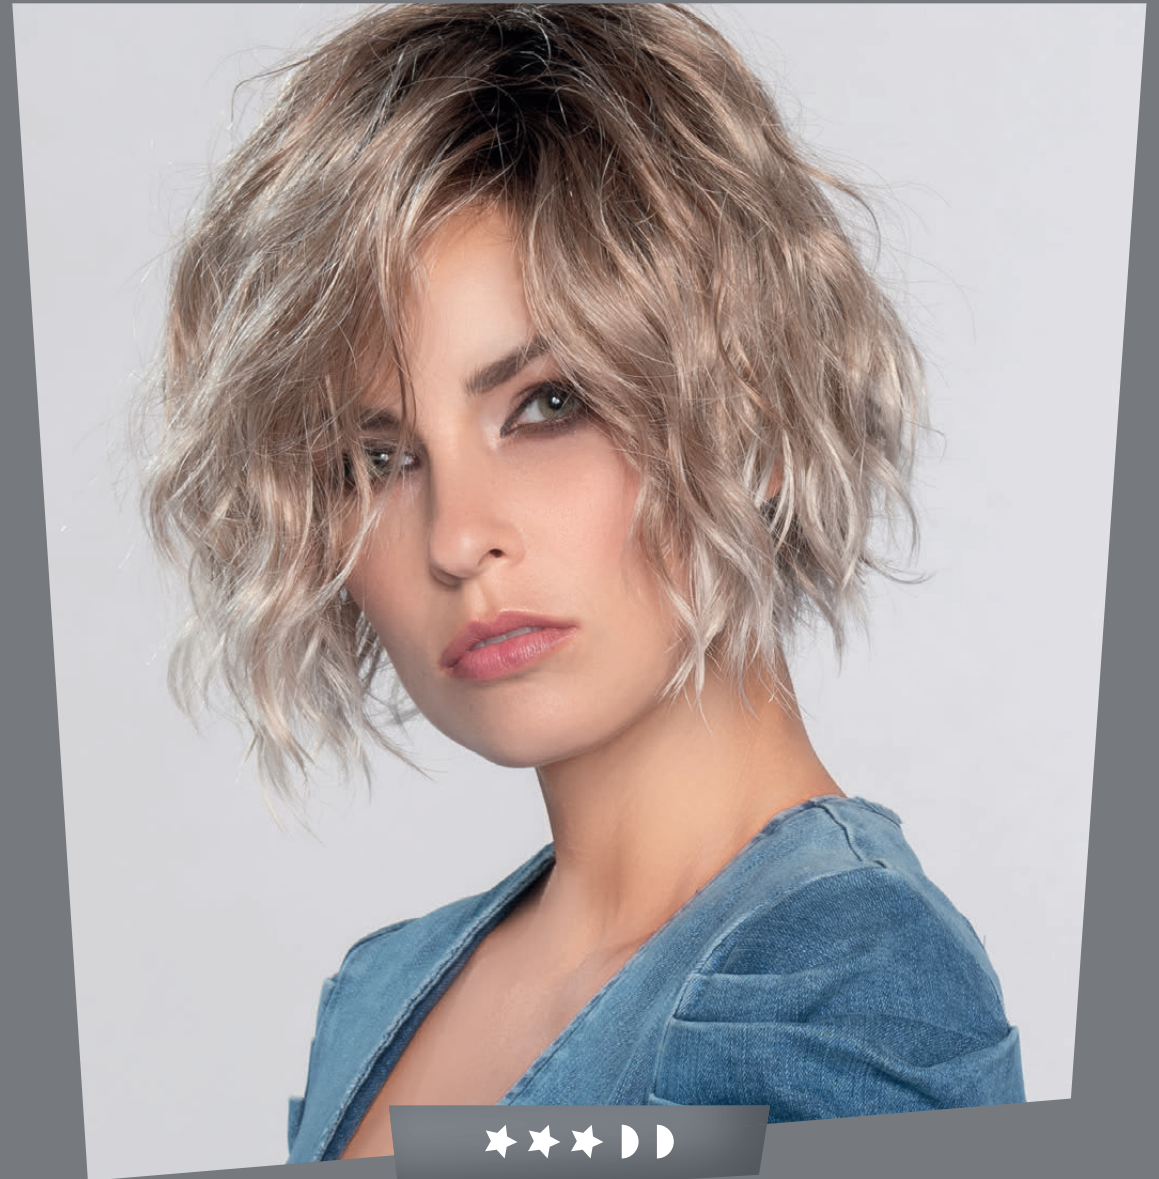

DANCE

Styling

DANCE COLOURS

espresso tipped, chocolate rooted, mocca rooted, lightbernstein rooted, sand tipped, sandyblonde rooted, **candyblonde tipped**, lightchampagne rooted, hotchilli mix