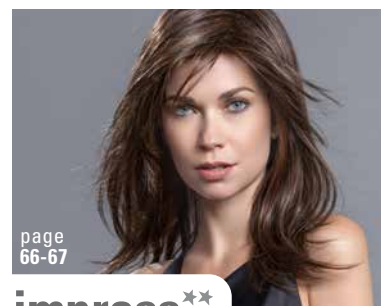

page
66-67

impress **)

ebony black · espresso mix · darkchocolate rooted · **chocolate mix** · mocca rooted · lightbernstein rooted · champagne rooted · pastelblonde rooted · auburn mix · cinnamon rooted