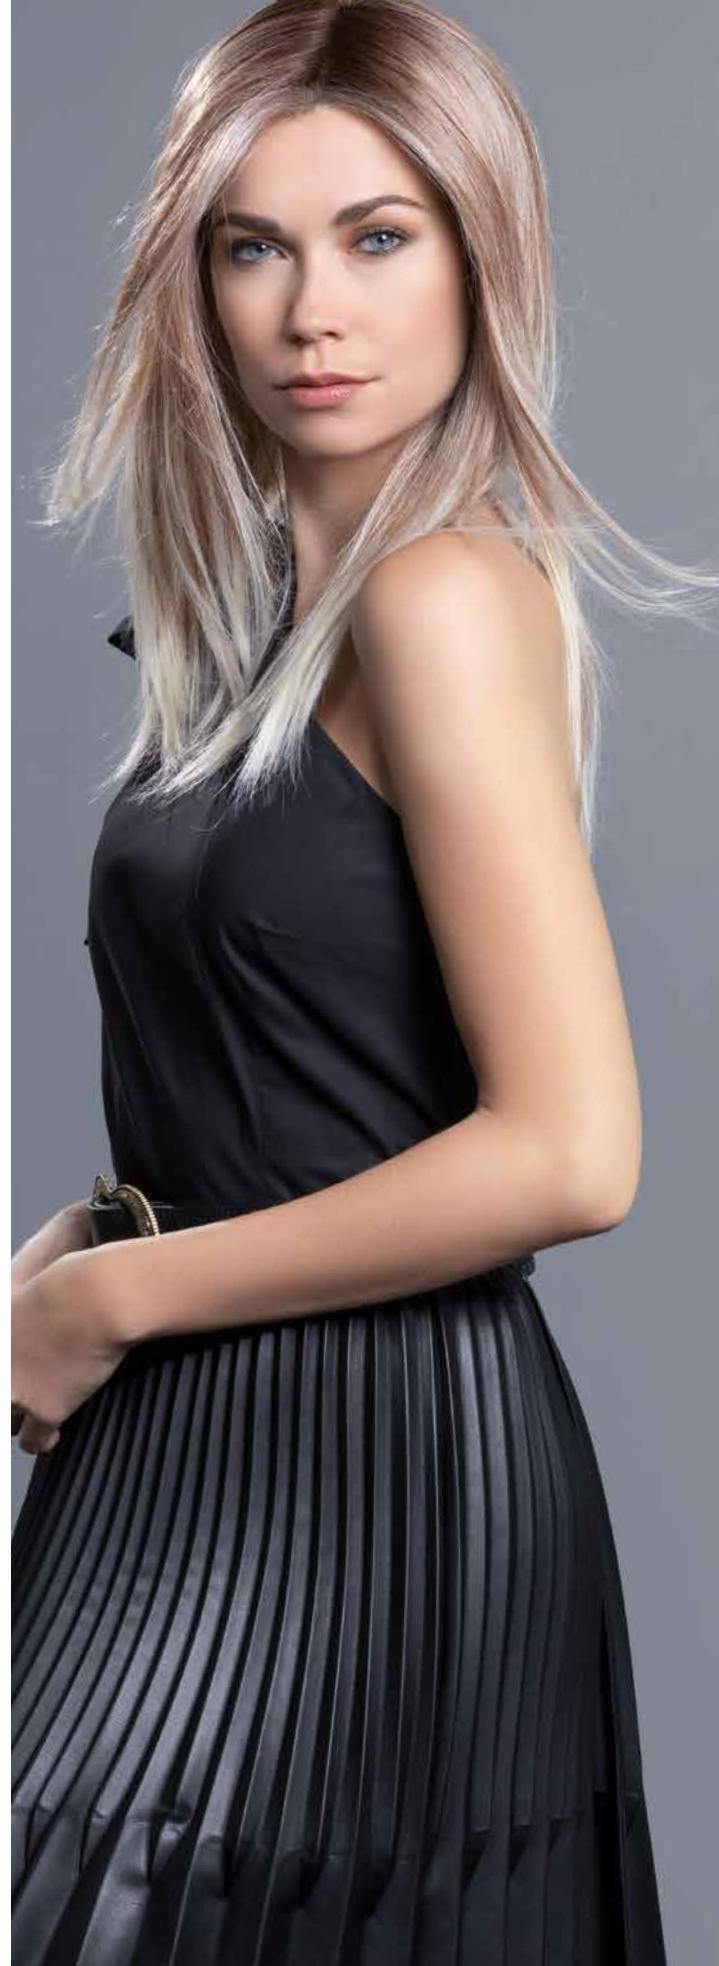

70

STYLING VARIATION: diva mono part in candyblonde rooted

HI
HEAT

diva MONO
PART
styling

71